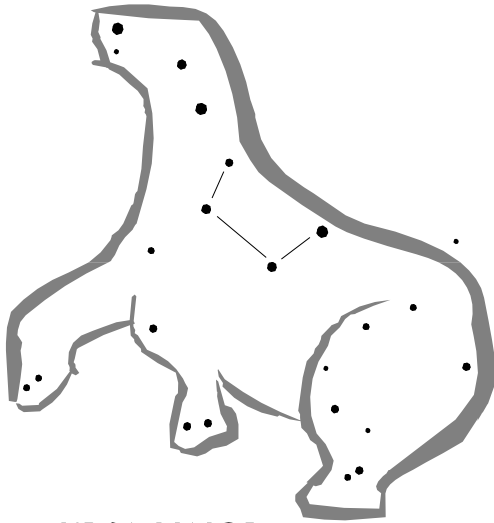

WHAT ARE THE PICTURES SUPPOSED TO LOOK LIKE? THERE IS NO ONE CORRECT ANSWER. EVEN EXPERTS DRAW THEM DIFFERENTLY. SOME SAY THE GREAT BEAR FACES ONE WAY, SOME SAY THE OTHER.

THE ONLY REAL ANSWER IS ONE THAT HELPS YOU REMEMBER HOW TO FIND THE CONSTELLATION.

CAN YOU THINK OF AN INTERESTING STORY ABOUT YOUR CONSTELLATION?

CONSTELLATION NAME: _____

JOT DOWN NOTES THAT WILL MAKE YOUR CONSTELLATION EASIER TO FIND ON FUTURE NIGHTS:

CHECK ON YOUR CONSTELLATION ONCE IN A WHILE FOR THE NEXT FEW MONTHS. IS IT ALWAYS IN THE SAME PLACE IN THE SKY?

HINTS ON SEEING CONSTELLATIONS

URSA MAJOR

THE BIG DIPPER FORMS
A SADDLE ON THE BEAR.

PEGASUS

THE GREAT SQUARE OF
PEGASUS FORMS THE WING

CANIS MAJOR

THE BIG DOG

AS WITH MOST CONSTELLATIONS, THERE IS MORE
THAN ONE WAY TO LOOK AT CANIS MAJOR.

THE BRIGHTEST STAR IN THE SKY IS **SIRIUS**,
THE DOG STAR. IS SIRIUS THE DOG'S NOSE?
OR THE DOG'S COLLAR?

SAME STARS, DIFFERENT PICTURE!