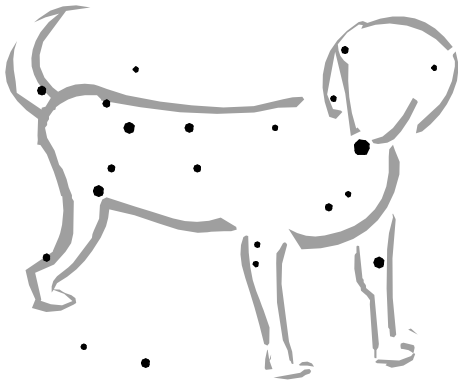

WHAT ARE THE PICTURES SUPPOSED TO LOOK LIKE? THERE IS NO ONE CORRECT ANSWER. EVEN EXPERTS DRAW THEM DIFFERENTLY. SOME SAY THE GREAT BEAR FACES ONE WAY, SOME SAY THE OTHER.

THE ONLY REAL ANSWER IS ONE THAT HELPS YOU REMEMBER HOW TO FIND THE CONSTELLATION.

HINTS ON SEEING CONSTELLATIONS

URSA MAJOR

THE BIG DIPPER FORMS
A SADDLE ON THE BEAR.

PEGASUS

THE GREAT SQUARE OF
PEGASUS FORMS THE WING

CANIS MAJOR

THE BIG DOG

AS WITH MOST CONSTELLATIONS, THERE IS MORE
THAN ONE WAY TO LOOK AT CANIS MAJOR.

THE BRIGHTEST STAR IN THE SKY IS **SIRIUS**,
THE DOG STAR. IS SIRIUS THE DOG'S NOSE?
OR THE DOG'S COLLAR?

SAME STARS, DIFFERENT PICTURE!