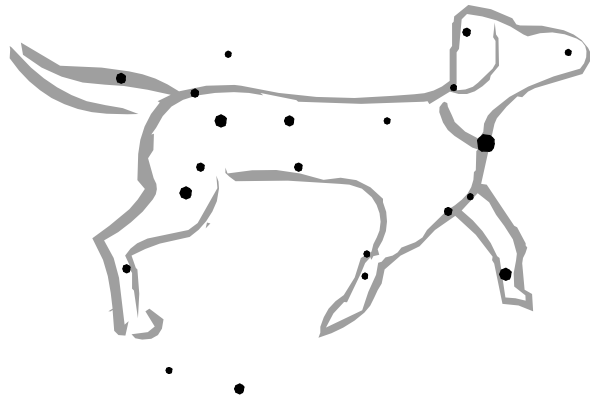

WHAT ARE THE PICTURES SUPPOSED TO LOOK LIKE? THERE IS NO ONE CORRECT ANSWER. EVEN EXPERTS DRAW THEM DIFFERENTLY. SOME SAY THE GREAT BEAR FACES ONE WAY, SOME SAY THE OTHER.

THE ONLY REAL ANSWER IS ONE THAT HELPS YOU REMEMBER HOW TO FIND THE CONSTELLATION.

HINTS ON SEEING CONSTELLATIONS

URSA MAJOR

THE BIG DIPPER FORMS
A SADDLE ON THE BEAR.

PEGASUS

THE GREAT SQUARE OF
PEGASUS FORMS THE WING

CANIS MAJOR

THE BIG DOG

AS WITH MOST CONSTELLATIONS, THERE IS MORE
THAN ONE WAY TO LOOK AT CANIS MAJOR.

THE BRIGHTEST STAR IN THE SKY IS **SIRIUS**,
THE DOG STAR. IS SIRIUS THE DOG'S NOSE?
OR THE DOG'S COLLAR?

SAME STARS, DIFFERENT PICTURE!